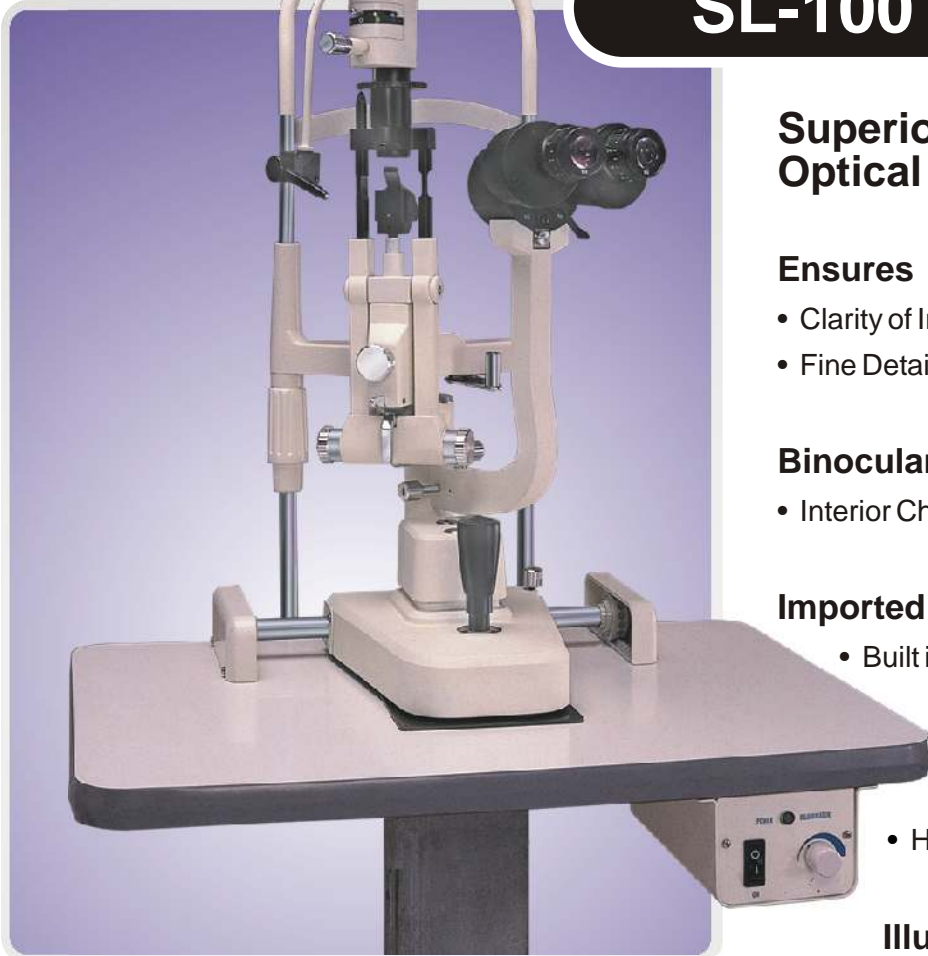

SLIT LAMP

SL-100

Superior Multi Coated Optical Lenses

Ensures

- Clarity of Image
- Fine Details To Viewer

Binoculars Provide

- Interior Chamber Depth Perception

Imported Filters

- Built in Filters with Specific Transmission
 - Cobalt Blue
 - Red Free
 - 13% Neutral Density
- Heat Absorbing

Illumination

- Brilliant Illumination with Halogen Lamp 6V 20 W
- Inclining Slit Beam : with 20° Degrees in Step of 5° Degrees from Observation Axis making it easy for
- Gonioscopic
- Funduscopy
- Contact Lens Fitting

Slit

- Variable Slit Width 1 mm To 10mm continuously
- Variable Slit Length 0.2mm To 10mm continuously

Superior Positioning Controls

- Smooth Omni Directional Joystick

www.plantechindia.com